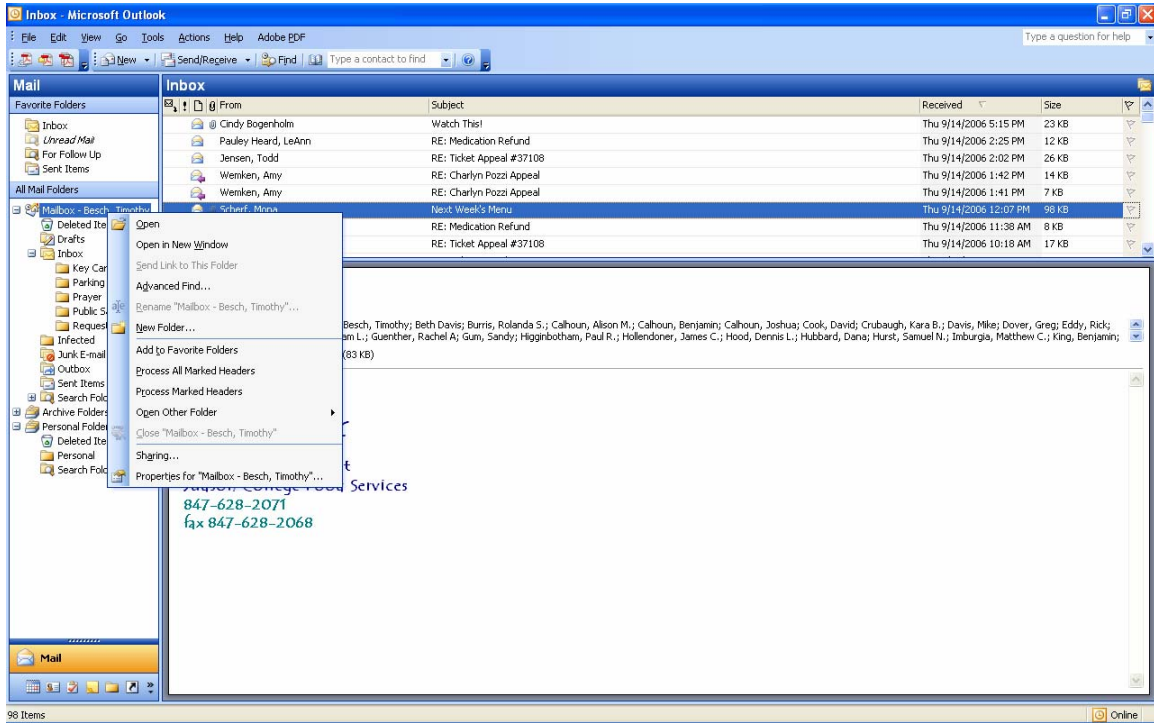

# Mailbox Size

Right Click Mailbox and select Properties

Click Folder Size...

This shows the total size of your mailbox

This shows the break down of each of the folders and subfolders in your mailbox