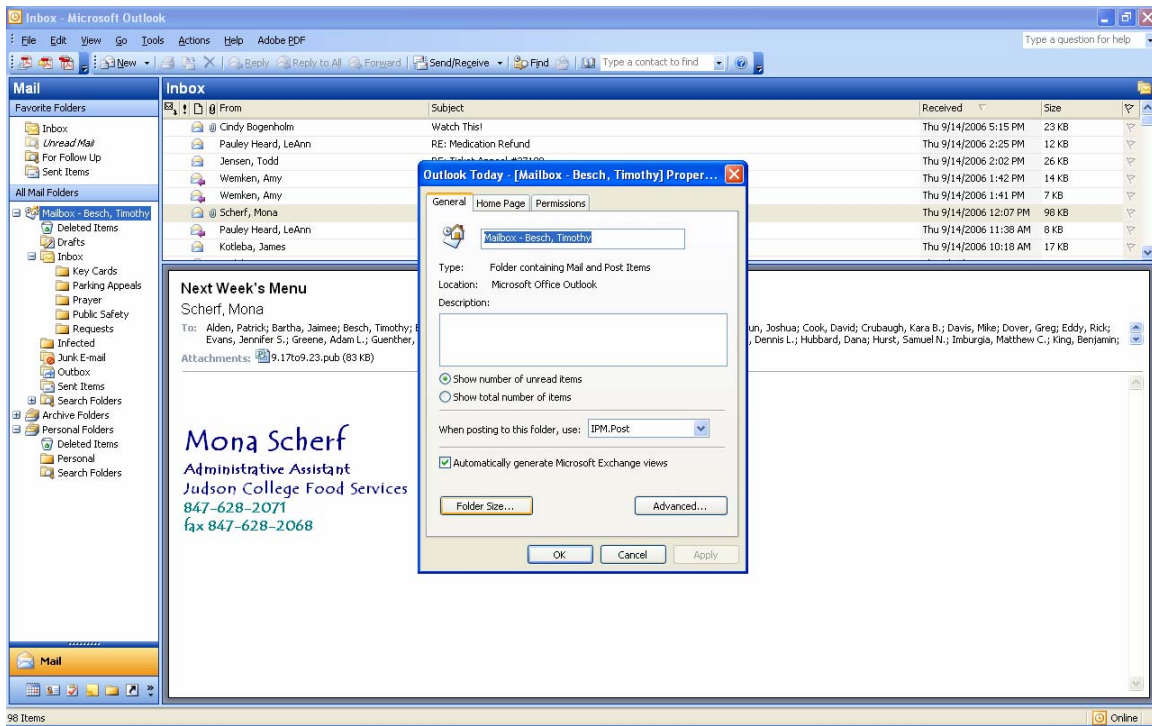

# Mailbox Size

Right Click Mailbox and select Properties

Click Folder Size...

This shows the total size of your mailbox

This shows the break down of each of the folders and subfolders in your mailbox